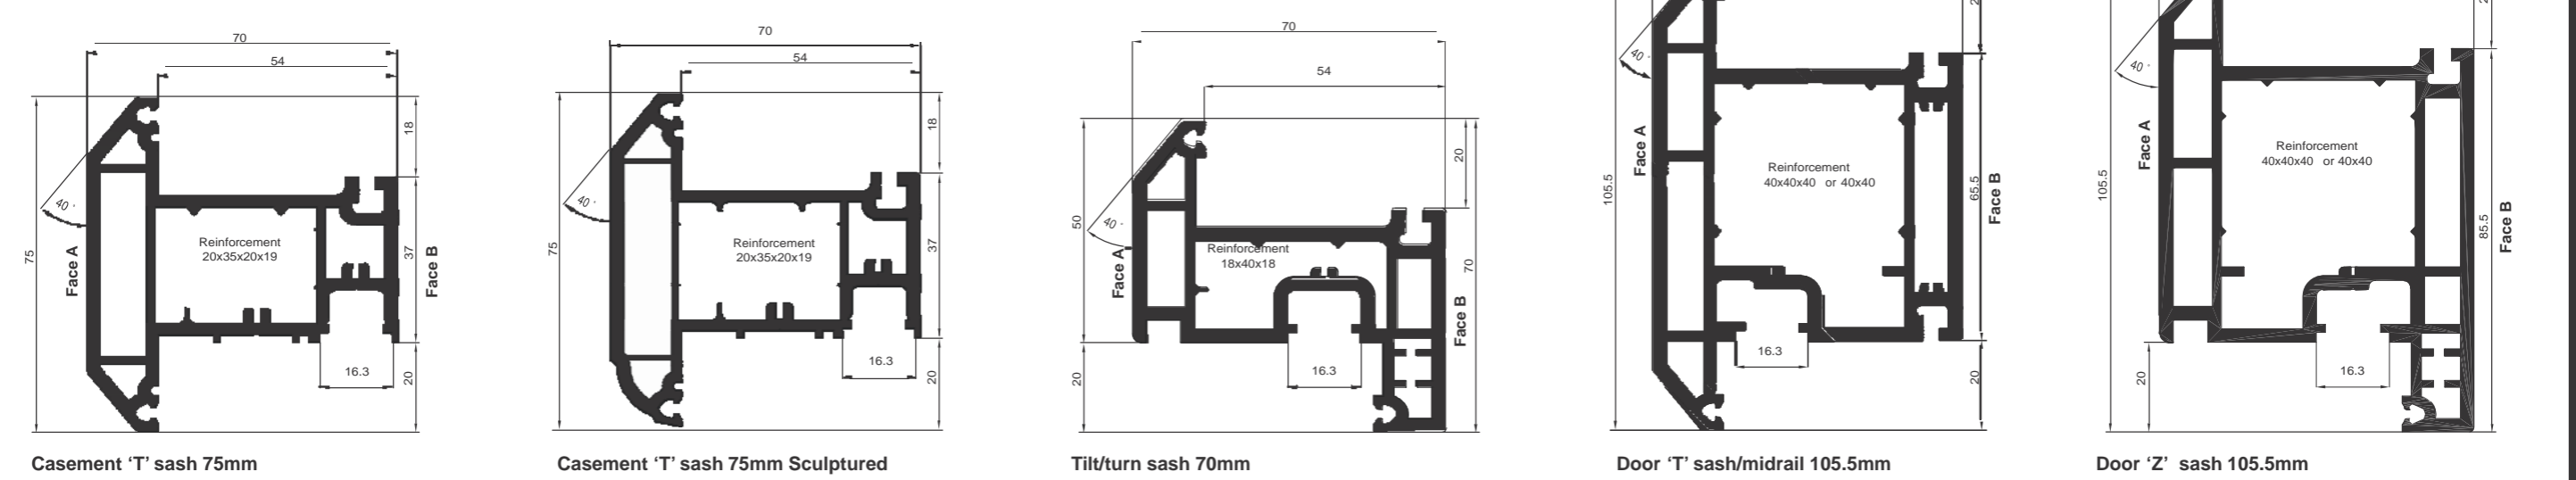

70mm Chamfered (706)

MAIN PROFILES

Frames

Transom

Sash

ACCESSORIES

Reinforcements

Cornerposts