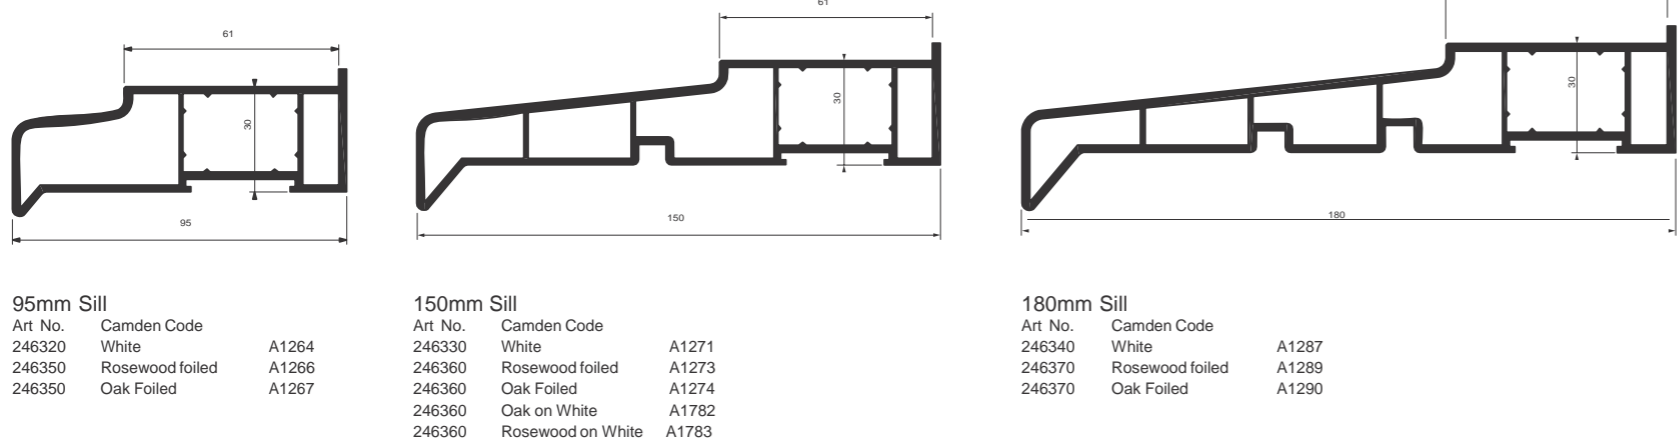

Sill Profiles