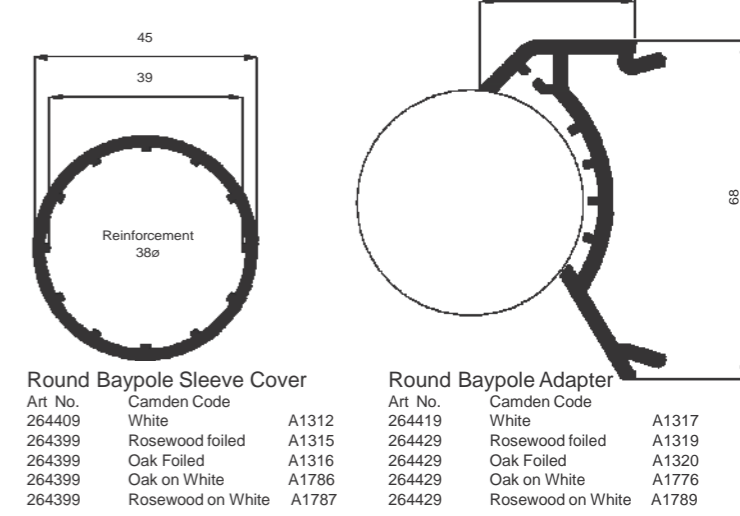

70mm Chamfered (706)

MAIN PROFILES

Frames

Transom

Sash

ACCESSORIES

Reinforcements

Cornerposts

Baypole Connectors

Sill Profiles

Head Drip

Ancillary Profile

Sill End Caps

Angled Couplers for 150mm Sill

Fixing lug

Gaskets