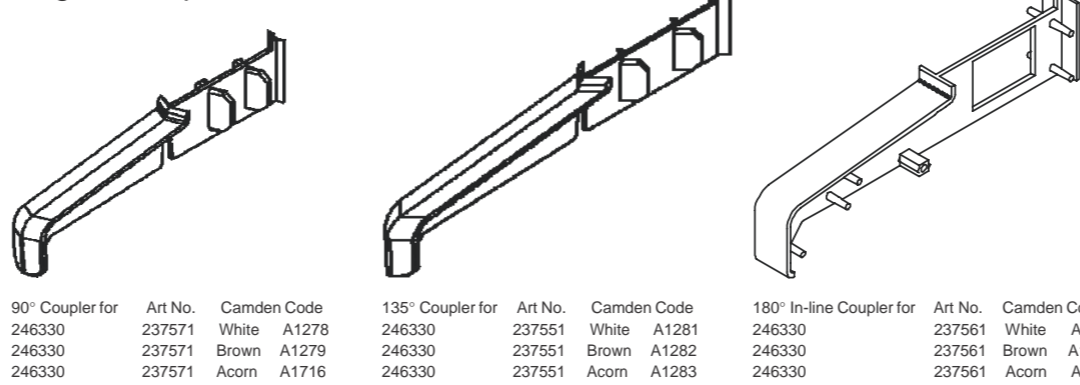

Baypole Connectors

Sill Profiles

Head Drip

Ancillary Profile

Sill End Caps

Angled Couplers for 150mm Sill

Fixing lug

Gaskets

Frame Coupling/Extension Profiles

Sill Adapter

Beads