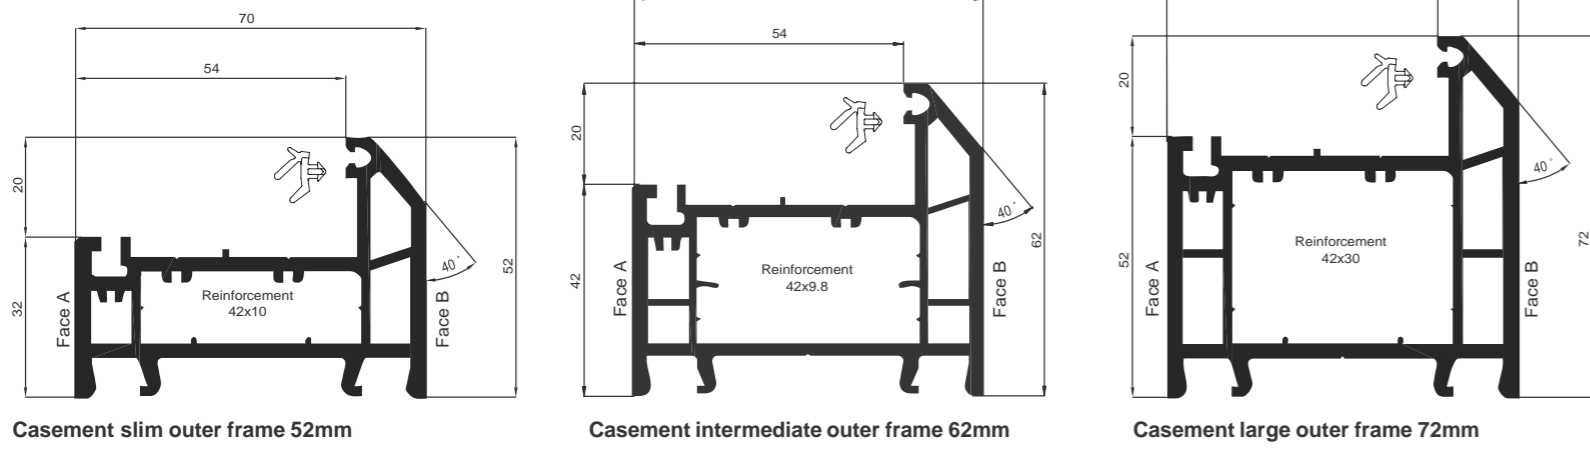

70mm Chamfered (706)

MAIN PROFILES

Frames

Transom

Sash

ACCESSORIES

Reinforcements

Cornerposts

Baypole Connectors

Sill Profiles

Head Drip

Ancillary Profile

Sill End Caps

Angled Couplers for 150mm Sill

Fixing lug

Gaskets