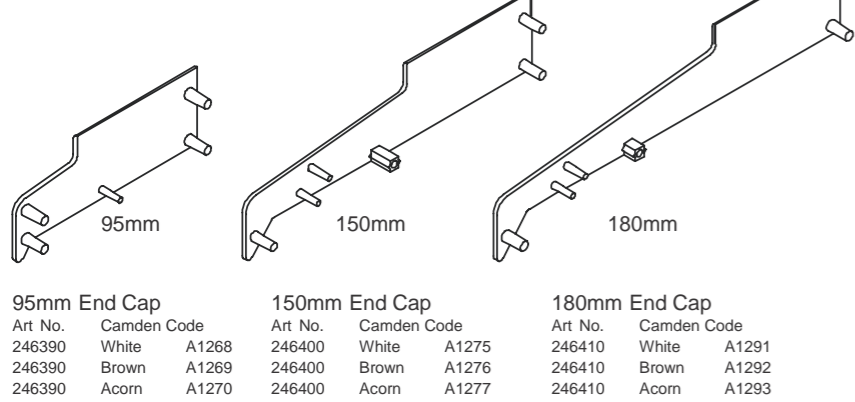

Baypole Connectors

Sill Profiles

Head Drip

Ancillary Profile

Sill End Caps

Angled Couplers for 150mm Sill

Fixing lug

Gaskets

Frame Coupling/Extension Profiles

Sill Adapter

Beads