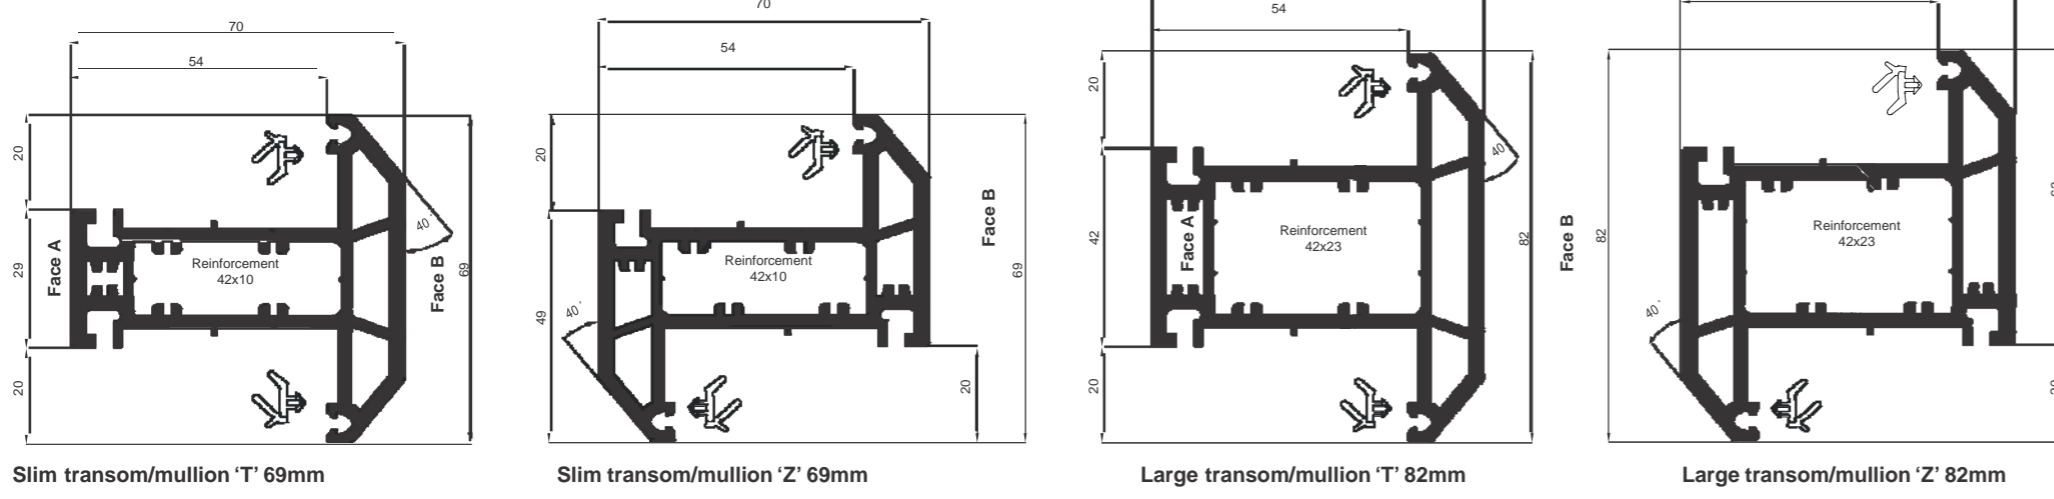

70mm Chamfered (706)

MAIN PROFILES

Frames

Transom

Sash

ACCESSORIES

Reinforcements

Cornerposts

Baypole Connectors

Sill Profiles

Head Drip

Ancillary Profile

Sill End Caps

Angled Couplers for 150mm Sill

Fixing lug

Gaskets