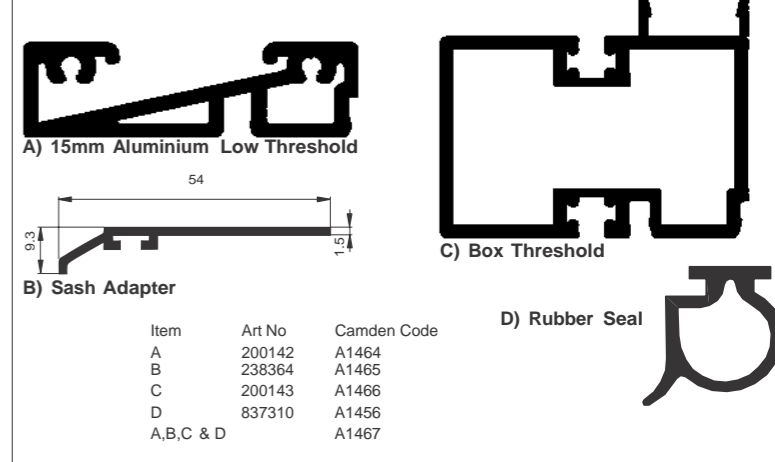

Baypole Connectors

Sill Profiles

Head Drip

Ancillary Profile

Sill End Caps

Angled Couplers for 150mm Sill

Fixing lug

Gaskets

Frame Coupling/Extension Profiles

Sill Adapter

Beads