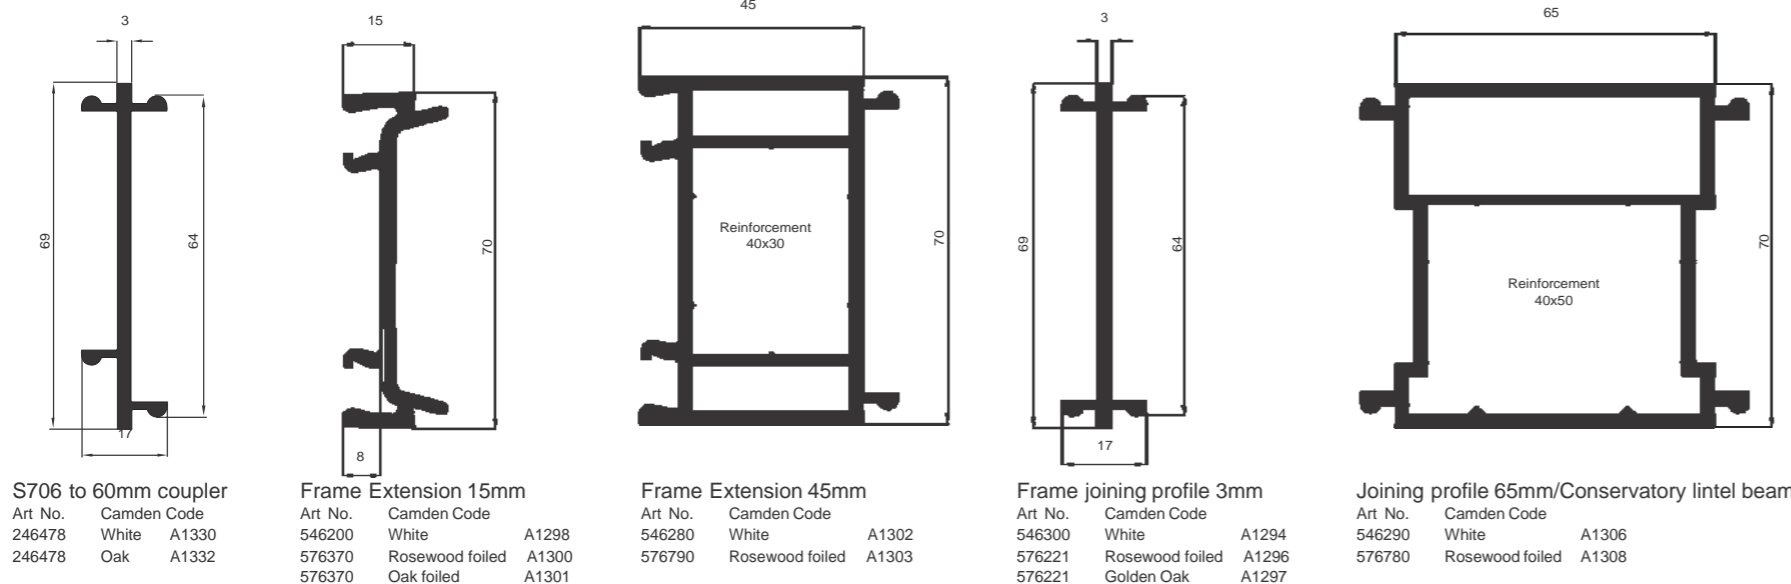

Fixing lug

Gaskets

Frame Coupling/Extension Profiles