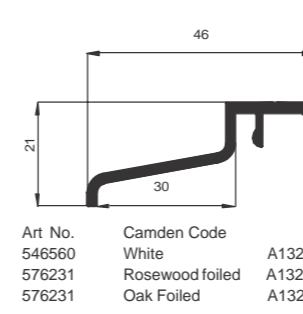

70mm Chamfered (706)

MAIN PROFILES

Frames

Transom

Sash

ACCESSORIES

Reinforcements

Cornerposts

Baypole Connectors

Sill Profiles

Head Drip

Ancillary Profile

Sill End Caps

Angled Couplers for 150mm Sill

Fixing lug

Gaskets

Frame Coupling/Extension Profiles

Sill Adapter

Beads