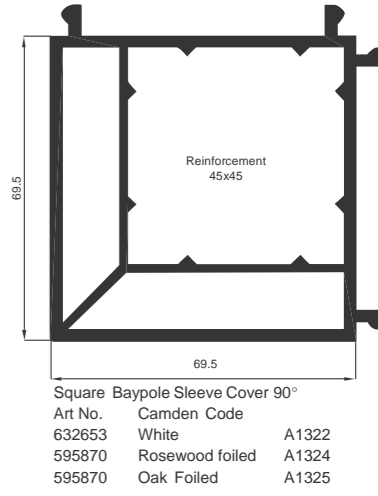

70mm Chamfered (706)

MAIN PROFILES

Frames

Transom

Sash

ACCESSORIES

Reinforcements

Cornerposts