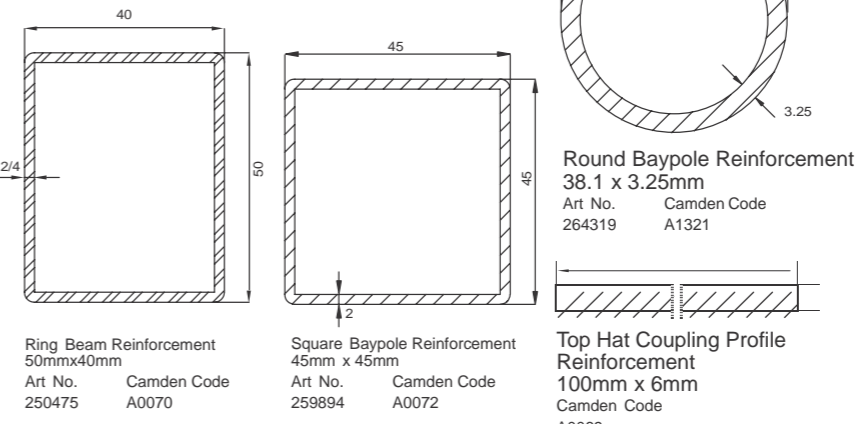

70mm Chamfered (706)

MAIN PROFILES

Frames

Transom

Sash

ACCESSORIES

Reinforcements

Cornerposts

Baypole Connectors

Sill Profiles

Head Drip

Ancillary Profile

Sill End Caps

Angled Couplers for 150mm Sill

Fixing lug

Gaskets